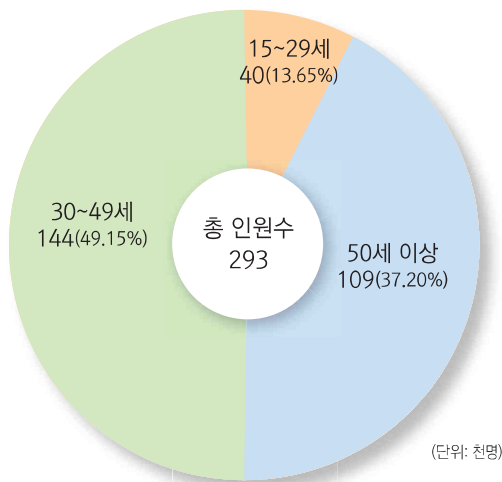

4. 노동 Work

연령별 취업자
Employed Persons by Age Group

종사상지위별 취업자
Employed Persons by Employment Status

산업별 취업자
Employed Persons by Industry

직업별 취업자
Employed Persons by Occupation