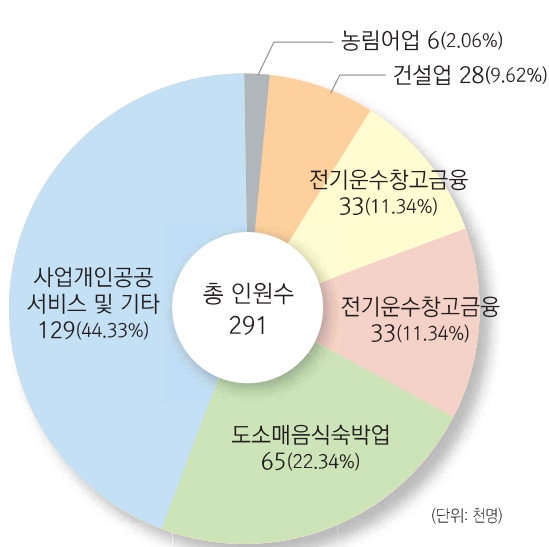

4. 노동 Work

연령별 취업자
Employed Persons by Age Group

종사상지위별 취업자
Employed Persons by Employment Status

산업별 취업자
Employed Persons by Industry

직업별 취업자
Employed Persons by Occupation