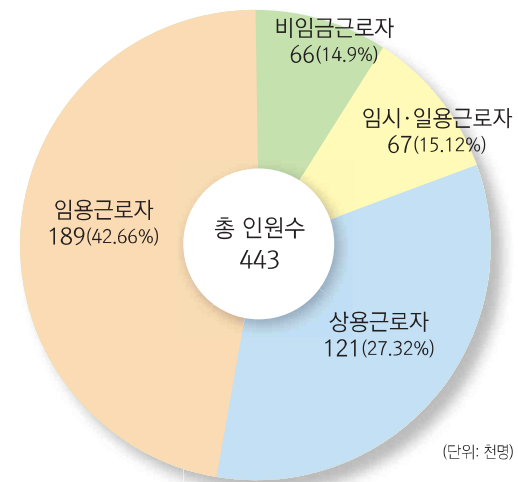

4. 노동 Work

연령별 취업자
Employed Persons by Age Group

종사상지위별 취업자
Employed Persons by Employment Status

산업별 취업자
Employed Persons by Industry

직업별 취업자
Employed Persons by Occupation